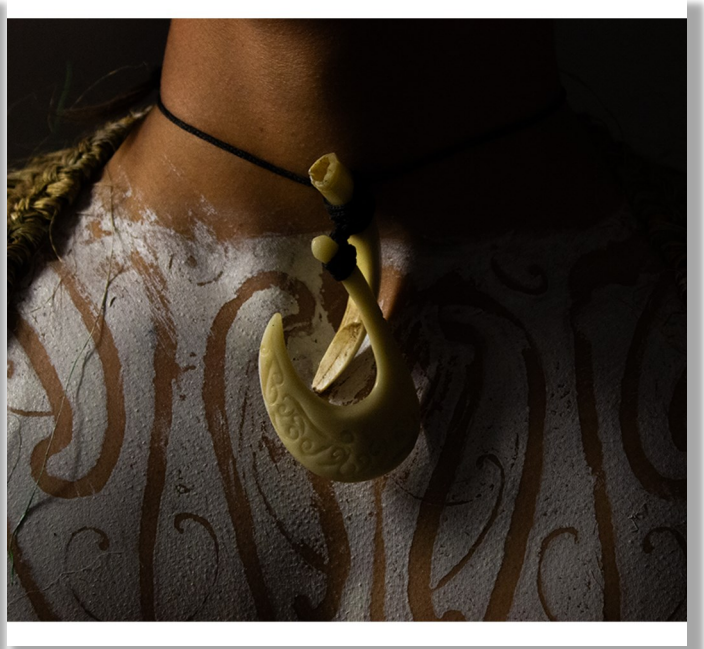

Daniel Maehe Gafa Rice

Pukekohe High School
Year 13
Mai i te pō, ki te whaiao, ki te ao mārama
Photography print