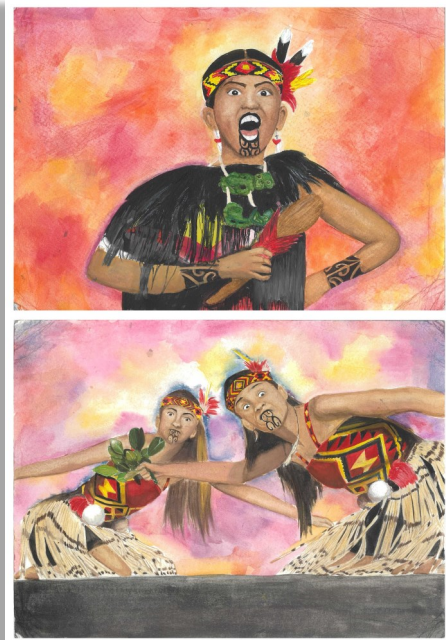

Cleo Collins

Marlborough Girls' College
Year 12
Ngā Wāhine Toa
Watercolour