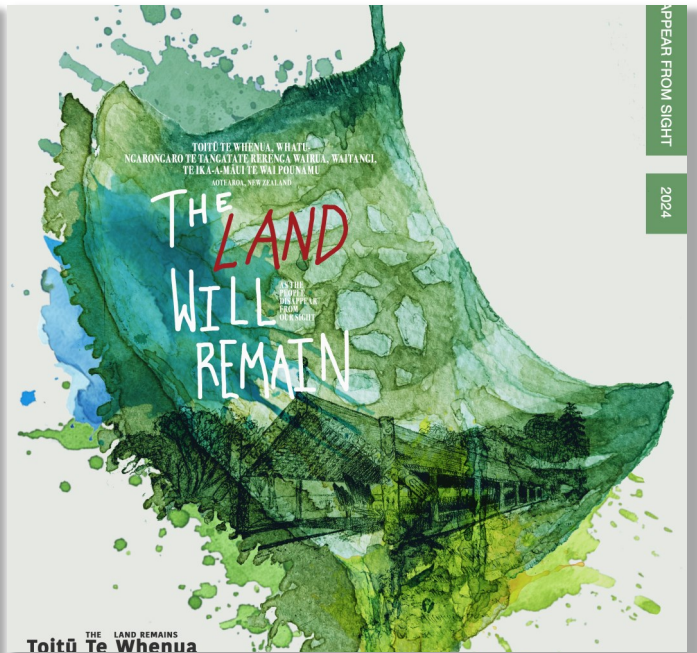

Unaiki Thein

Northcote College

Year 13

Toitū te Whenua

Pencil, watercolour, photoshop