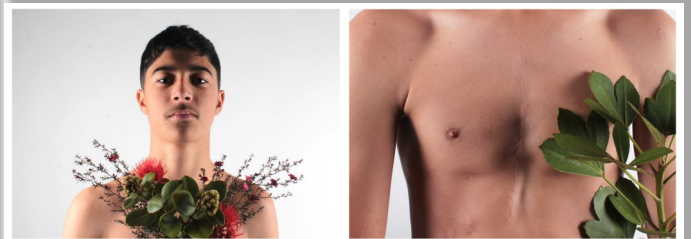

Wairua o te hinengaro

*Paper, ink, acrylic paint, charcoal on canvas/
wood*

Wyntah Green Thom

Havelock North High School

Year 12

Tapuae o te Ao (Universal footprint)

Acrylic paint on canvas

Bella Iati