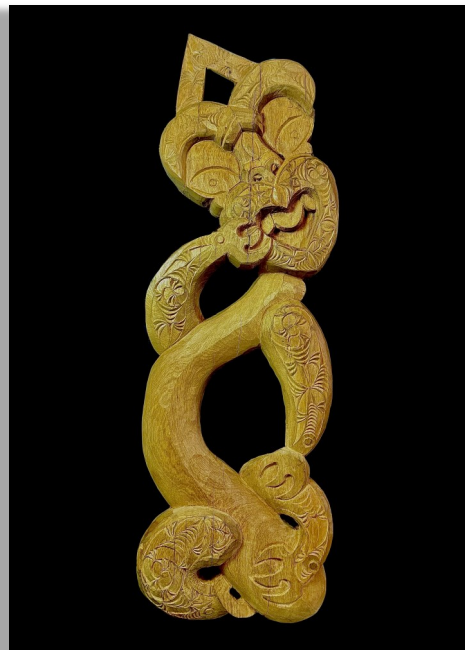

Freddy Tuakalau

Ōtāhuhu College

Year 13

Taranaki

Kauri, oil, pāua