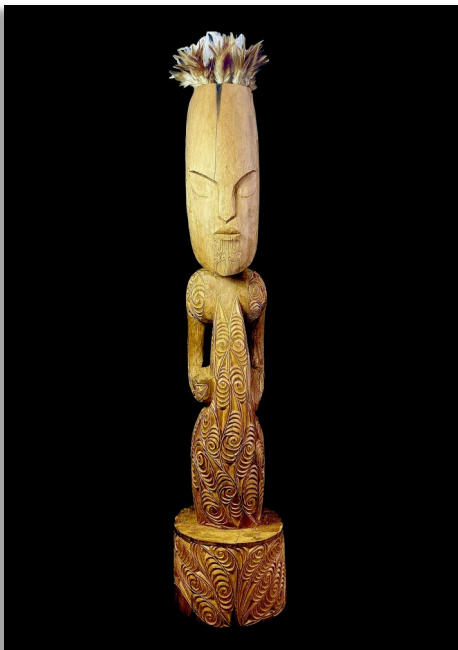

Year 12

Māori Mad Hatter

Paint, pen

Jade Wilson

Otago Girls' High School

Year 12

Time

Paint