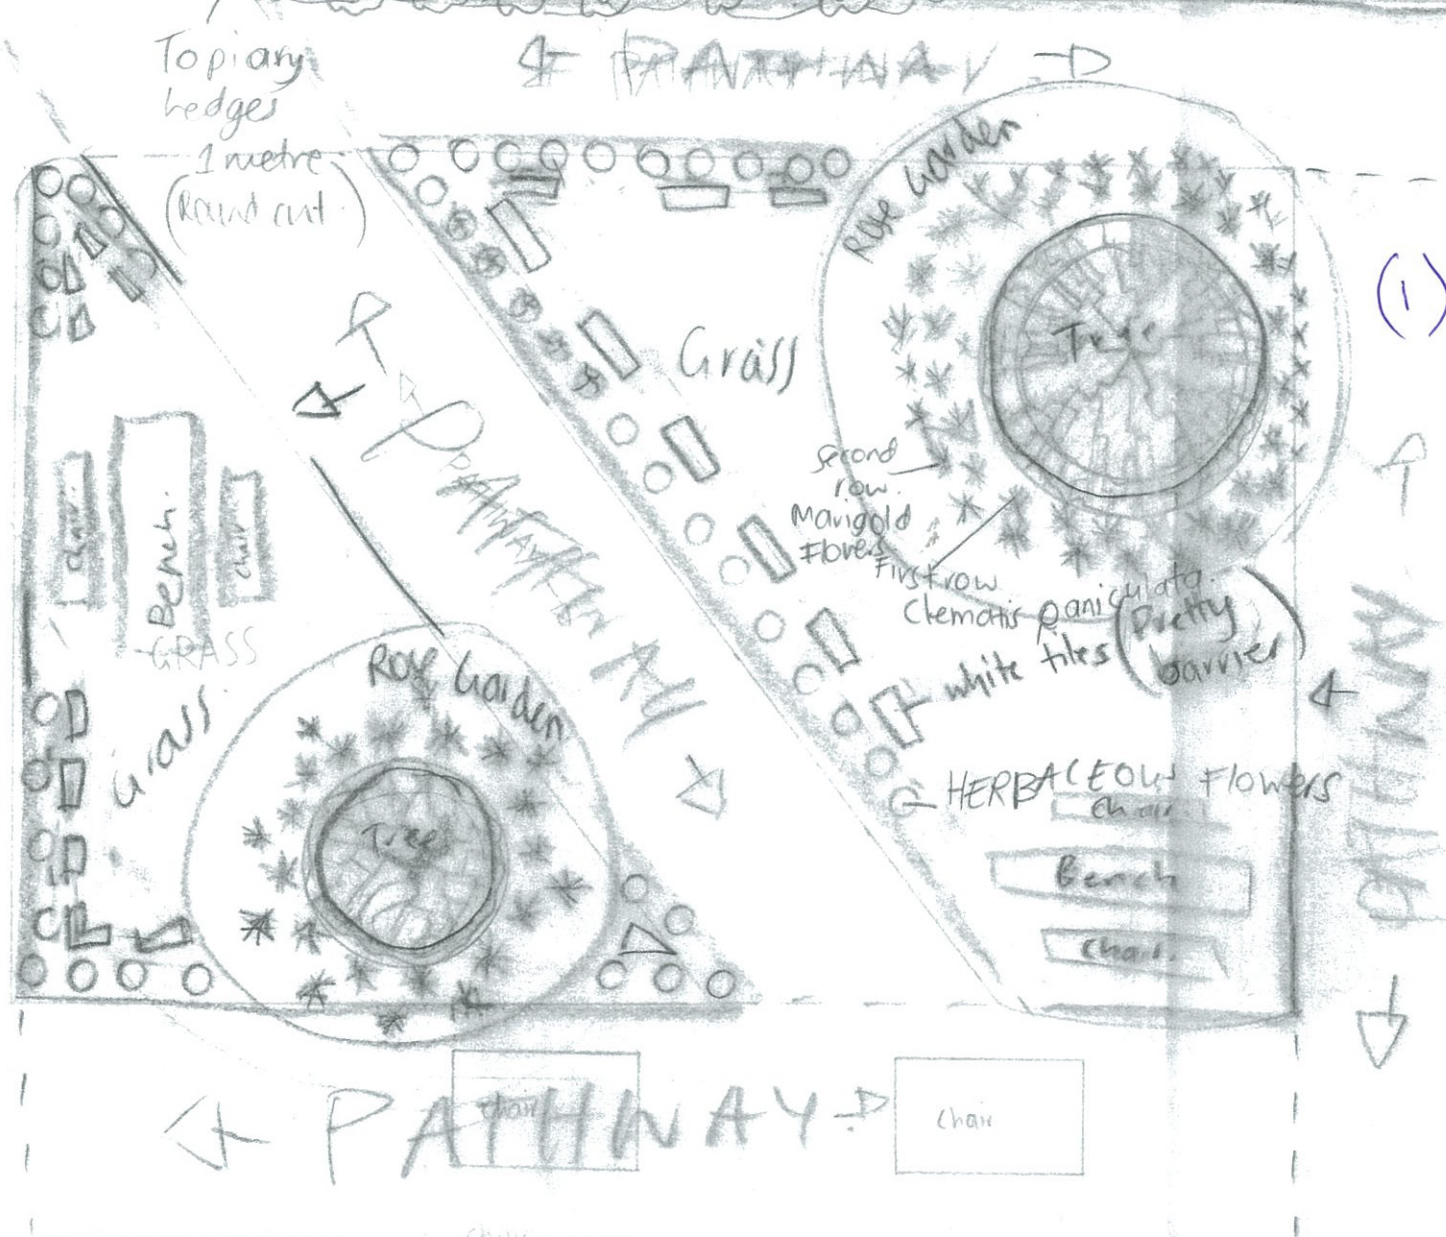

# CLASS ROOM

STADIUM

PATHWAY

Speckled multi-colored shrubs foliage of 30cm Horopito fall (barrier)

round cut = 60cm pebbles soil

Taupata hedge

look hedge

4 square row

Whare

Pohutakawa

(2)

Lavender crown round cut (60cm)

little pebbles cover soil

STADIUM

Horopito 30cm

Student 3.