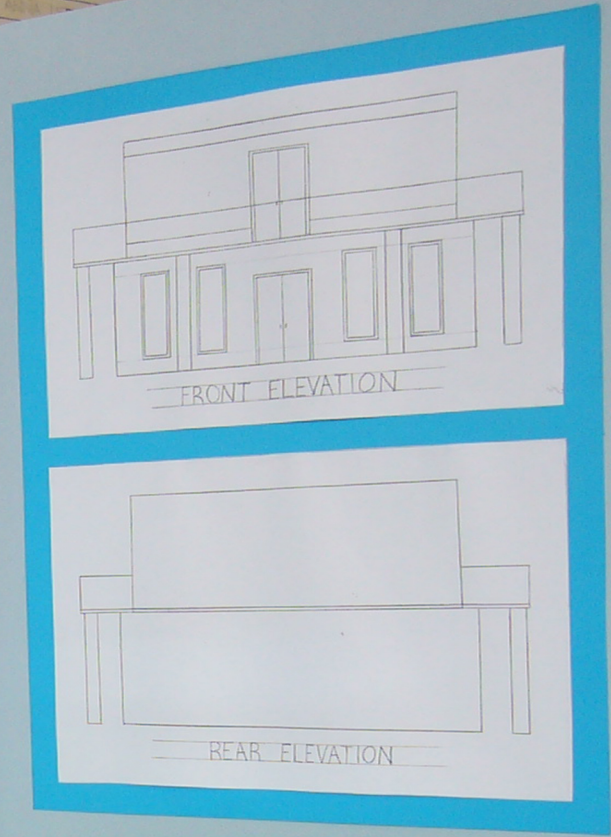

PAVILION

This pavilion that I have designed is constructed from white concrete and consists of simple geometric shapes key to the minimalist design movement. The balcony on the second level allows for visitors to enjoy the summer weather and a view of the domain. The large windows on this level and the glass roof means that plenty of natural light can enter the space. It also means that in the case of bad weather (eg. rain) visitors will still be able to enjoy the surrounding landscape and the museum.

Scale of elevations and model - 1:100