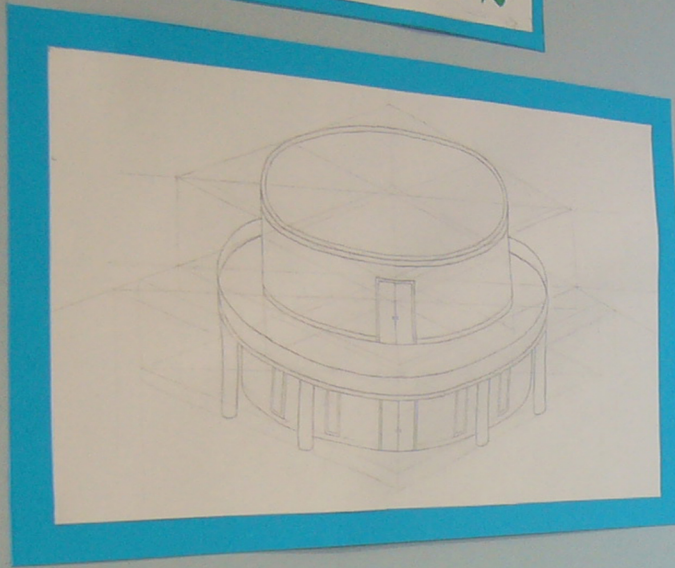

PAVILION

This pavilion that I have designed is constructed from white concrete and consists of simple geometric shapes key to the minimalist design movement. The balcony on the second level allows for visitors to enjoy the summer weather and a view of the domain. The large windows on this level and the glass roof means that plenty of natural light can enter the space. It also means that in the case of bad weather (eg. rain) visitors will still be able to enjoy the surrounding landscape and the museum.

Scale of elevations and model - 1:100