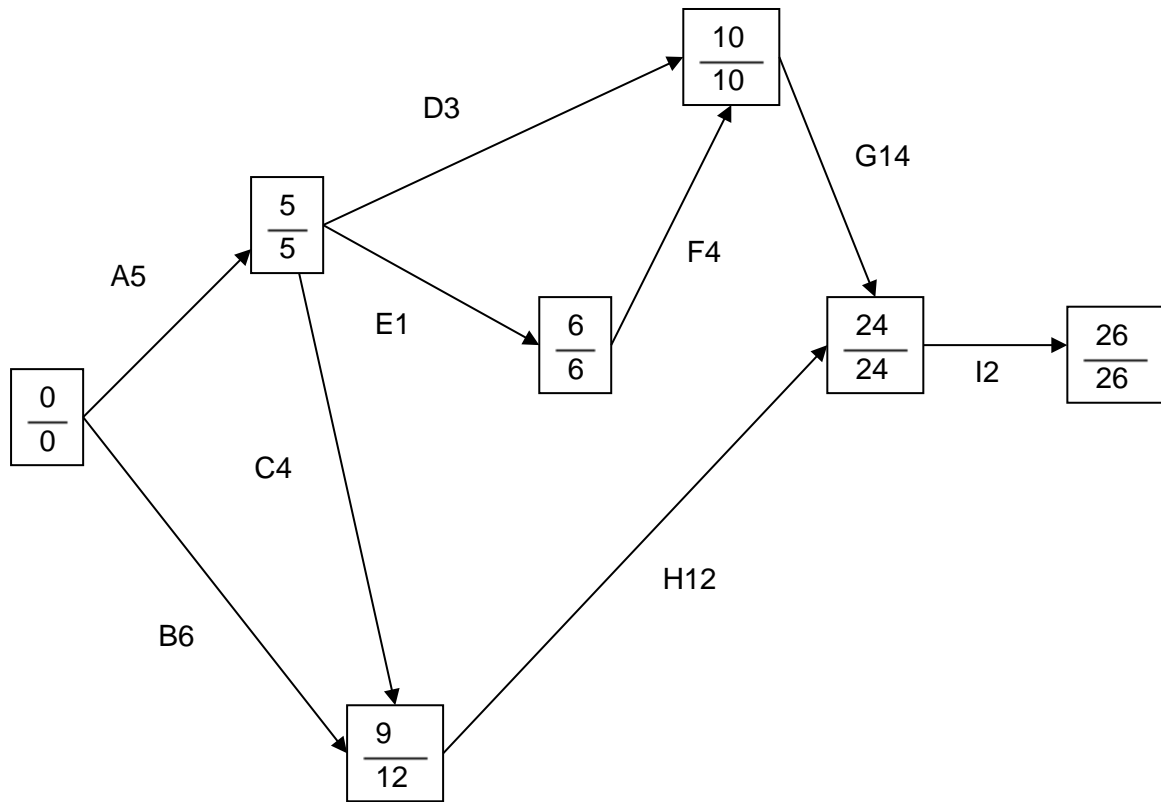

Student 6: High Not Achieved
NZQA Intended for teacher use only

1

The minimum time to complete: 26 weeks

The start finish times are 0 – 26 weeks.