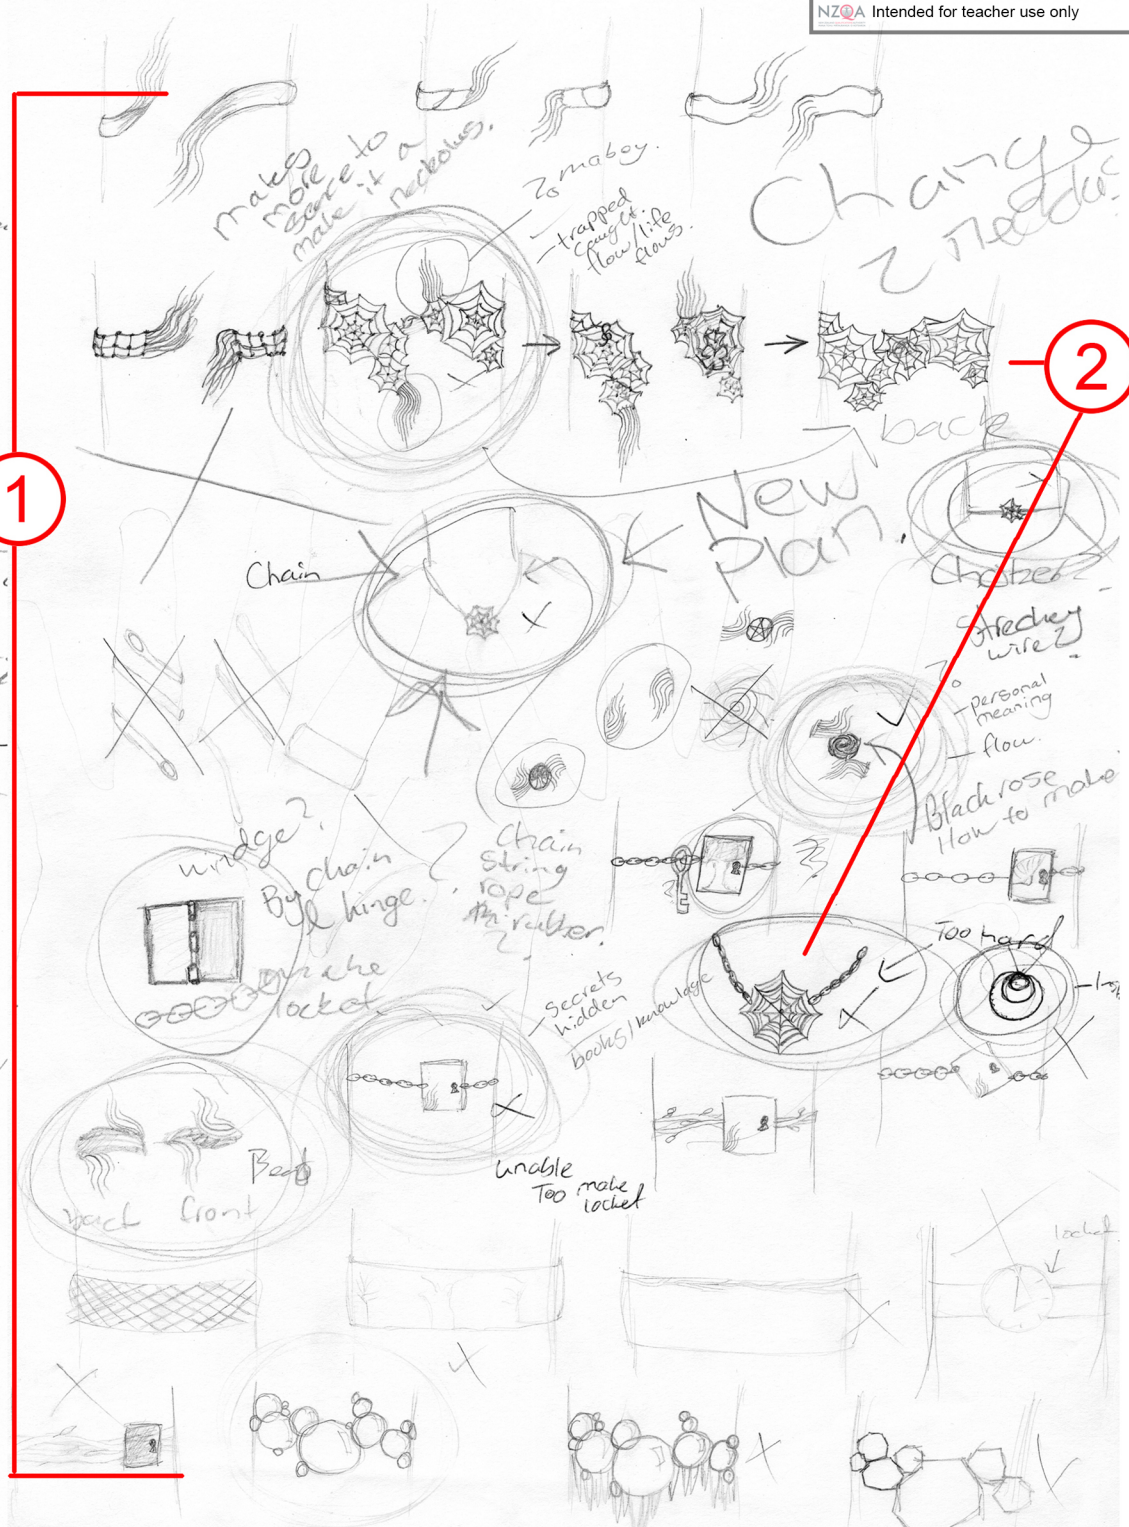

evolution
 shadows
 time life
 delay clocks

damage.
 blood on your hand/dirty hands

artist models/ideas

Olafur
 Eliasson

Marc
 Quin

ring/alive - ivy - animal - crawl ✓
 (anklet/ - music - negative space) X
 - water - trapped webs - ice.
 ear ring or (ring) - luck - four leaf clover ✓
 - tree eyes. - boats. ✓

Spider web - traps on a
 smirky ring - black rose.
 anklet on a chain w/

1

2

Change 2 needs

New Plan

Chain

Chain

Chain