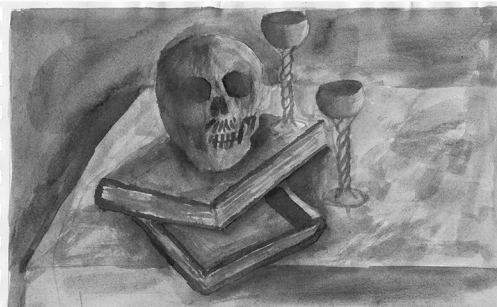

- Shallow sense of space.
- Objects arranged on the table

- Objects come out of the edge of the table.
- Background is plain.

- Has a foreground/midground/background.
- Pocket watch used to represent every hour, minute's, seconds of our life that we should make the most of.

- Multiple objects
- Use of objects angles to link background/midground/foreground

- Table edge is parallel to the edge of the painting
- Object comes out of the edge of the table

2

- The skull is used to represent death, which reminds us of our own immortality and the importance of each day you are living, and to cherish each and every day.
- Side lighting

- Dominant central image/object
- Table edge is parallel to the edge of the painting.

- Objects arranged on the table.
- Has a foreground, midground and background