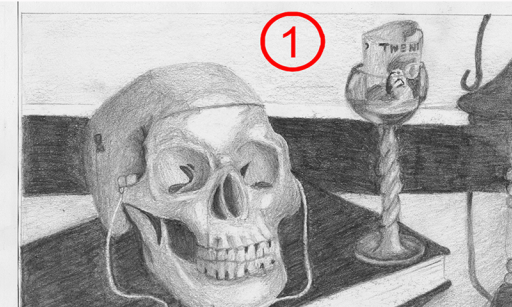

- Shallow sense of space.
- Objects arranged on the table

- Objects come out of the edge of the table.
- Background is plain.

- Has a foreground/midground/background.
- Pocket watch used to represent every hour, minute's, seconds of our life that we should make the most of.

- Multiple objects
- Use of objects angles to link background/midground/foreground

- Table edge is parallel to the edge of the painting
- Object comes out of the edge of the table

2

- The skull is used to represent death, which reminds us of our own immortality and the importance of each day you are living, and to cherish each and every day.
- Side lighting

- Dominant central image/object
- Table edge is parallel to the edge of the painting.

- Objects arranged on the table.
- Has a foreground, midground and background