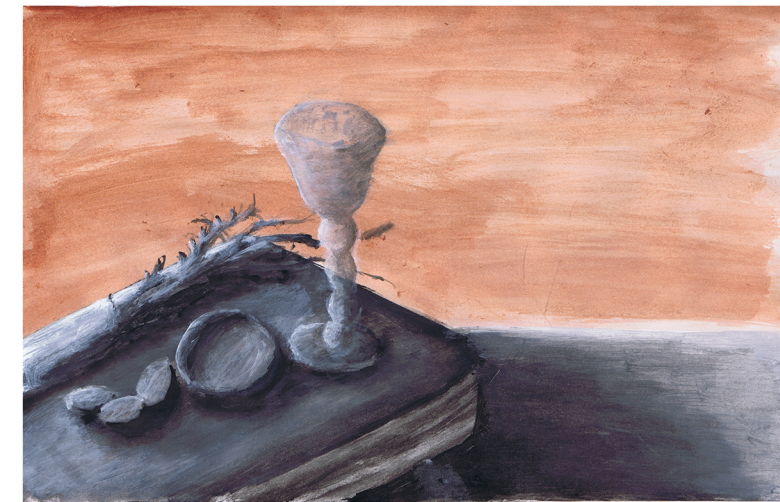

Conventions

- Background is plain
- Viewer is about the same slightly above table.
- foreground/midground / background.

Conventions

- Use of objects at angles to link fore/mid/back.
- Objects relate to each other.

1

Conventions

- Viewer is about same slightly above table.
- foreground/mid/back
- plain background.

Conventions

- horizontal line
- background is plain

Conventions

- tables
- dominant images
- angles of objects lead to U/foreground/mid/back.

Conventions

- Viewer is about the same slightly above the table.
- Dominant images/objects.
- fore/mid/back ground.

Conventions

- dull colours
- lighting is used to render
- dominant images
- the table edges para to the edge of the painting.
- shallow sense of space

2

3