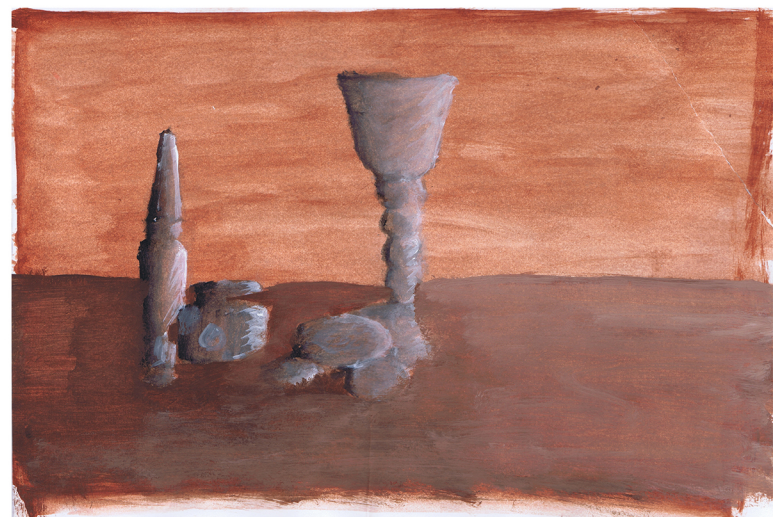

Conventions

- Background is plain
- Viewer is about the same slightly above table.
- foreground/midground / background.

Conventions

- Use of objects at angles to link fore/mid/back.
- Objects relate to each other.

1

Conventions

- Viewer is about same slightly above table.
- foreground/mid/back
- plain background.

Conventions

- horizontal line
- background is plain

Conventions

- tables
- dominant images
- angles of objects lead to U/foreground/mid/back.

Conventions

- Viewer is about the same slightly above the table.
- Dominant images/objects.
- fore/mid/back ground.

Conventions

- dull colours
- lighting is used to render
- dominant images
- the table edges para to the edge of the painting.
- shallow sense of space

2

3