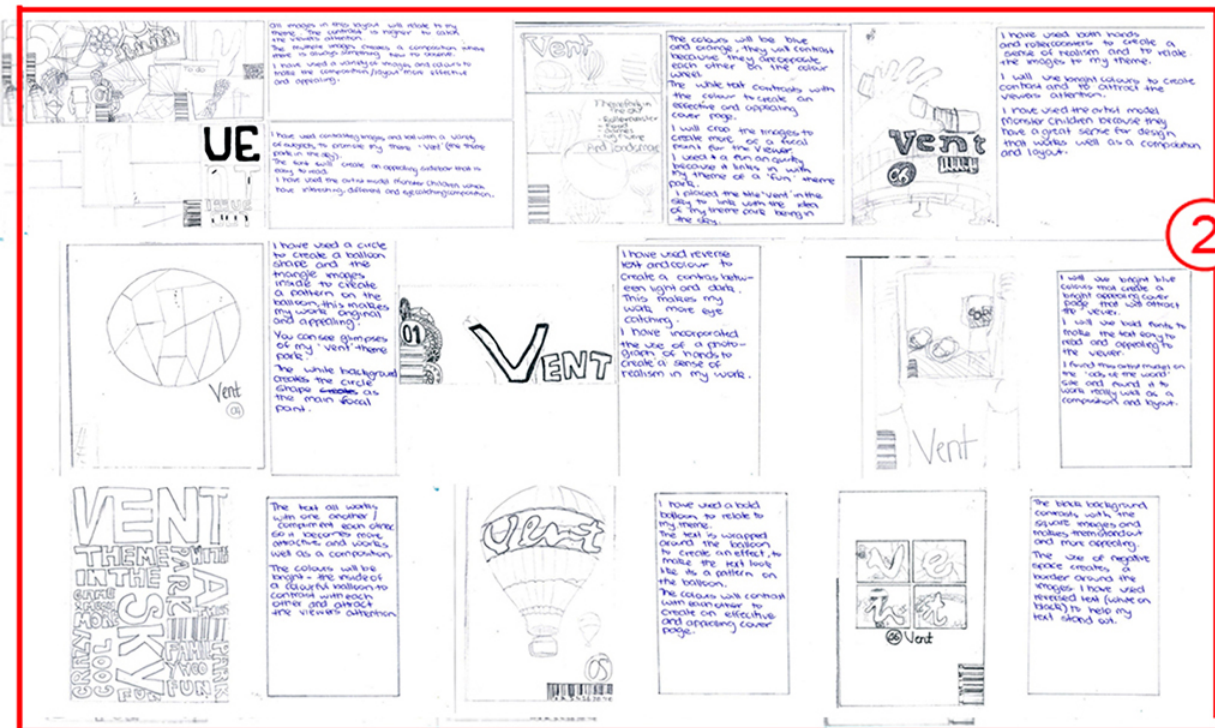

1

cover pages

cover pages

cover pages

inside pages

5

3

4

I will use a mix of images and text to create a more appealing composition. The main colour will be blue which will relate to my theme 'Vent' the theme park in the sky.

I will use the inside of a balloon as the image that has a variety of colours to read off about my aeroplane. The text will be grey to bring the design together.

I have used black and white to contrast with the other. I have a white background to make the black text easy to read and appealing to the audience.

I have used the colour blue as my main colour to link with the colour of the sky which relates to my theme, the theme park in the sky. The content is high to create a more appealing composition.