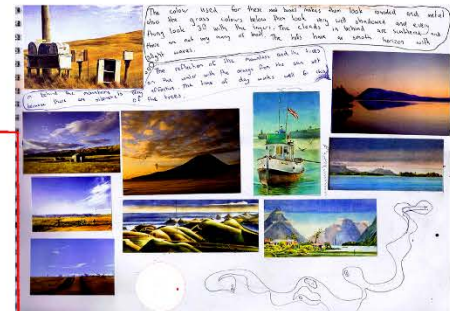

1

2

3

4

5

6

Clashmore Sydney is one of the best known artists who has been known for his landscape art. His work is often a study of nature and environment. He has painted many landscapes, including the Blue Mountains and the Sydney Harbour. His work is often a study of nature and environment. He has painted many landscapes, including the Blue Mountains and the Sydney Harbour.